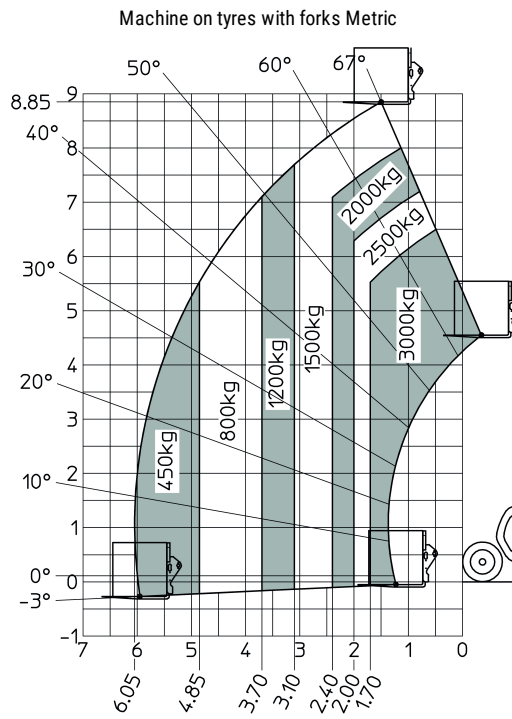

Dimensional drawing

Load chart