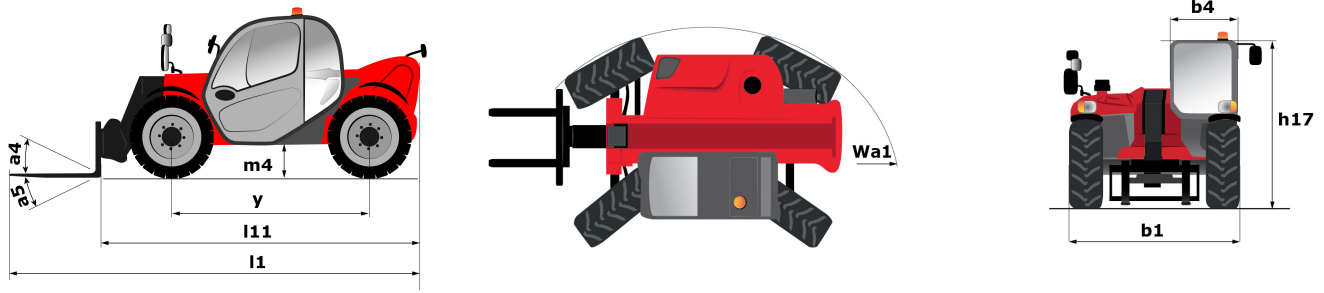

Dimensional drawing

Load chart